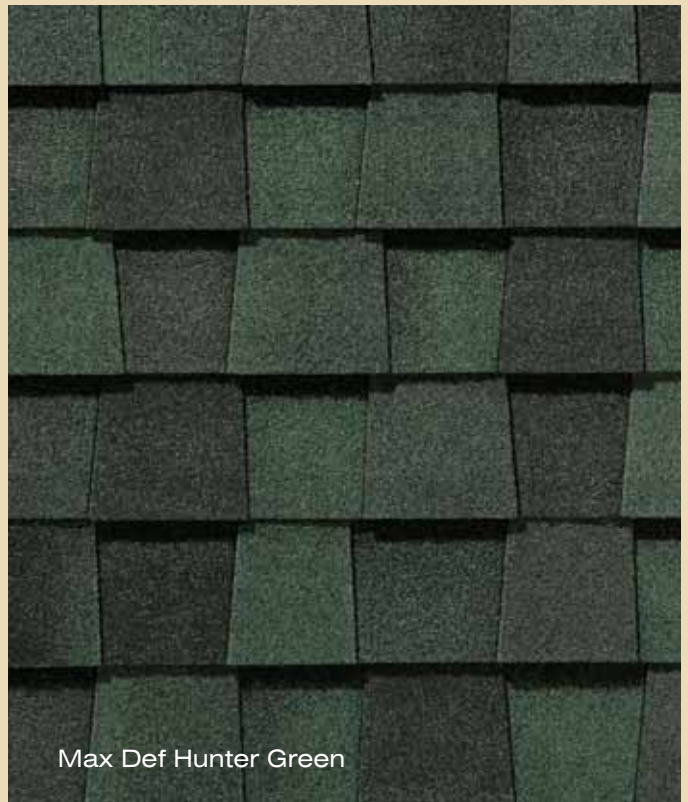

CertainTeed

LANDMARK™ SERIES

Designer Shingles

Shown in Max Def Weathered Wood

CertainTeed 
Quality made certain. Satisfaction guaranteed.™

LANDMARK™ **SERIES takes roofing
to a higher level**

Shown in Max Def Weathered Wood

Max Def Heather Blend

**Light, inviting earthtones
for a subtle look**

Max Def Georgetown Gray

Max Def Resawn Shake

Shown in
Max Def Weathered Wood

**Color your home...virtually.
Log on to www.certainteed.com/colorview**

LANDMARK™ PREMIUM gallery

Max Def Burnt Sienna

Max Def Hunter Green

Max Def Moire Black

**Color your home...virtually.
Log on to www.certainteed.com/colorview**

**Bolder, darker tones
adding drama to your roof**