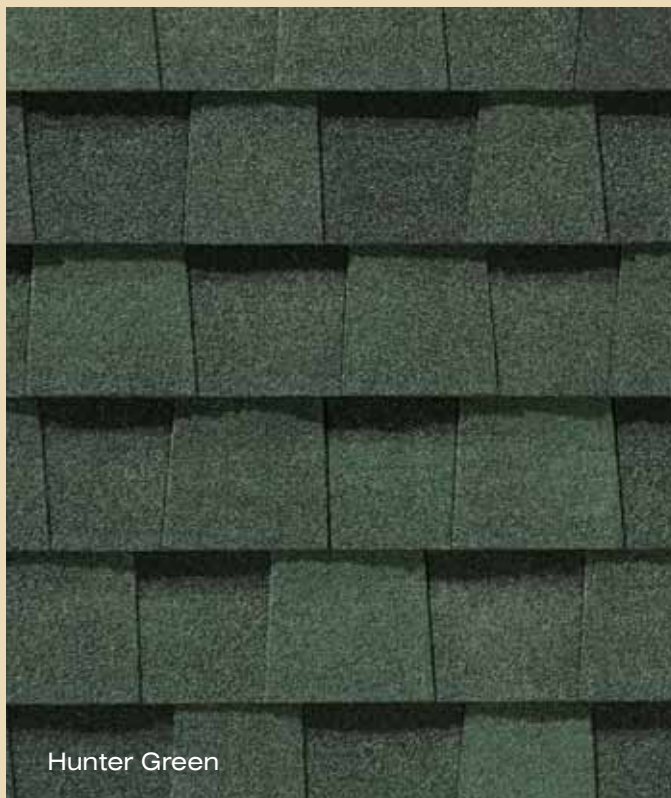

LANDMARK™ & LANDMARK™ PLUS gallery