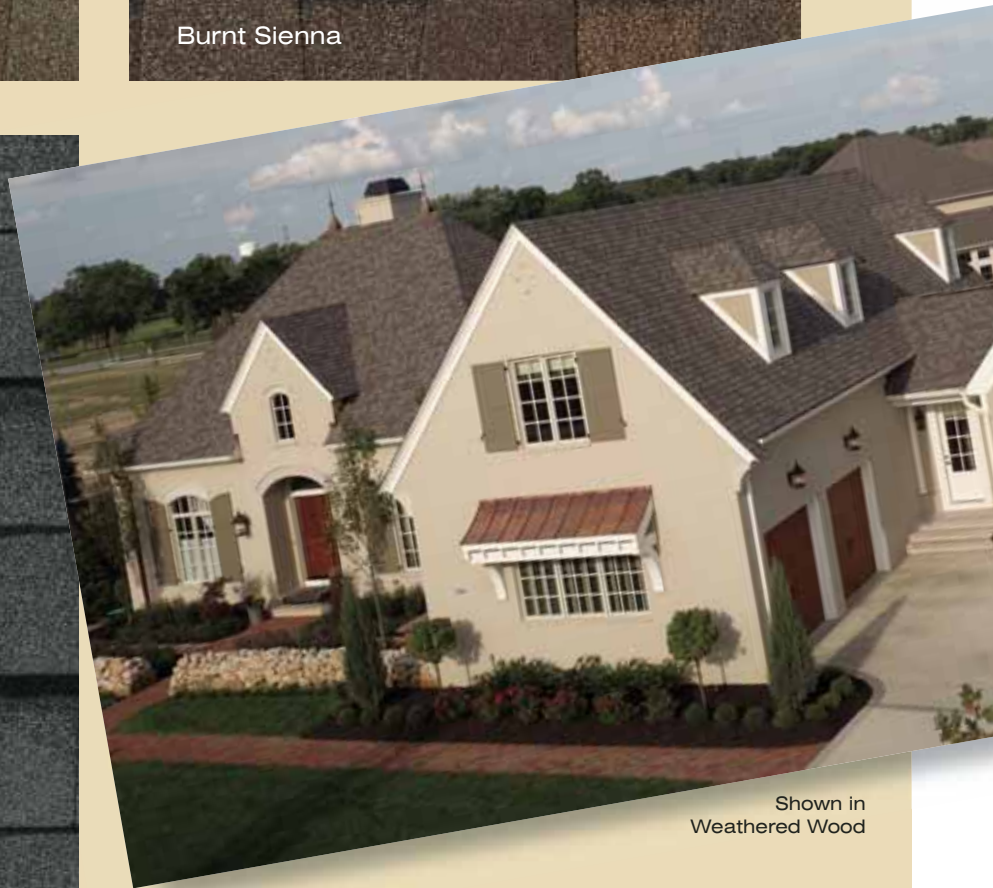

Burnt Sienna

Shown in
Weathered Wood

**Color your home...virtually.
Log on to www.certainteed.com/colorview**