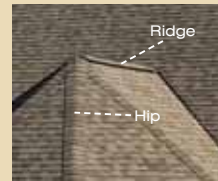

long-term protection