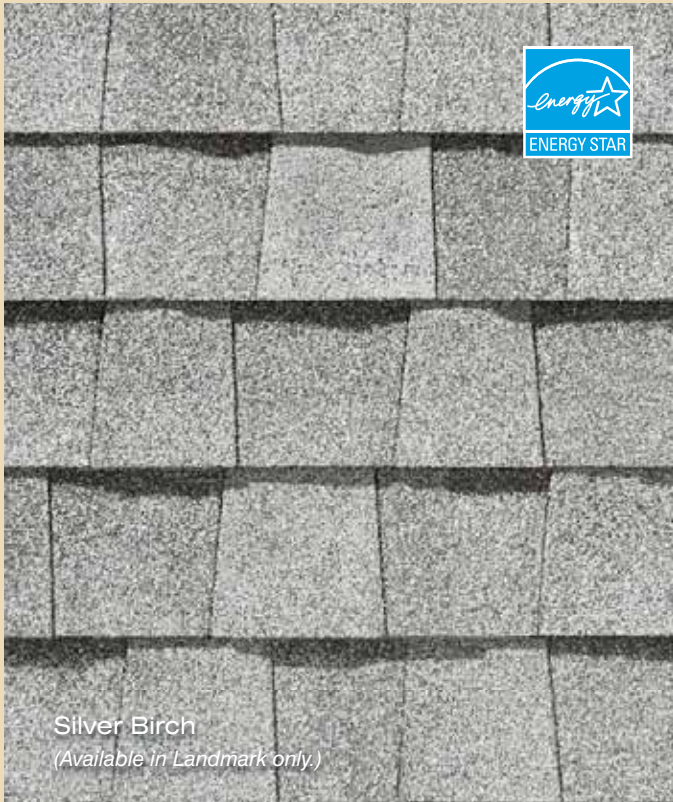

LANDMARK™ & LANDMARK™ PLUS gallery

Classic shades of gray

**Color your home...virtually.
Log on to www.certainteed.com/colorview**