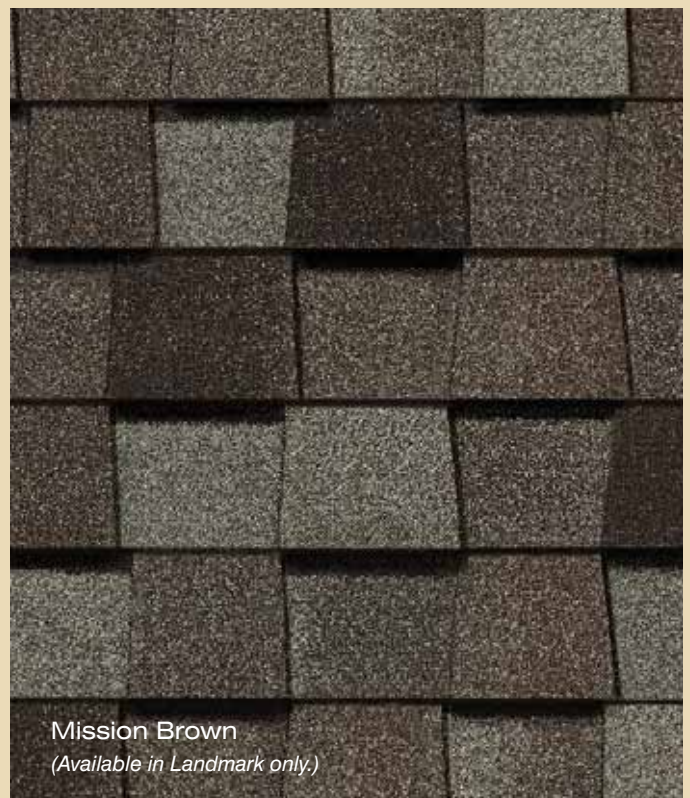

CertainTeed

LANDMARK™ SERIES

Designer Shingles

Shown in Max Def Weathered Wood

CertainTeed 
Quality made certain. Satisfaction guaranteed.™

LANDMARK™ **SERIES takes roofing
to a higher level**

Shown in Max Def Weathered Wood

See actual warranty for specific details and limitations.

LANDMARK™ & LANDMARK™ PLUS gallery

Classic shades of gray

**Color your home...virtually.
Log on to www.certainteed.com/colorview**

LANDMARK™ & LANDMARK™ PLUS gallery