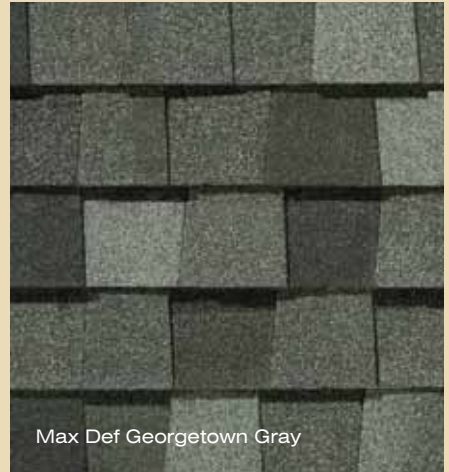

See actual warranty for specific details and limitations.

LANDMARK[™] PREMIUM color palette

Max Def Cobblestone Gray

Max Def Colonial Slate

Max Def Georgetown Gray

Max Def Resawn Shake

Max Def Weathered Wood