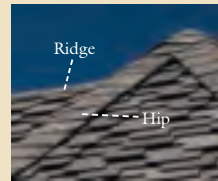

easy selection

What's behind our #1 rating?

Builders and remodelers across America know certain things to be true of CertainTeed. For starters, we've been in the roofing business for over 100 years. We have thousands of satisfied homeowners. The process of building that satisfaction begins the moment you turn to us.

CertainTeed offers you the broadest range of color and style choices. But you'll see it's not style over substance. You'll get a roof that's made from the highest quality materials and backed by a strong warranty program. It's our promise to you: quality made certain, satisfaction guaranteed.

Add a little accent to your roof.

For a finishing touch to cap hips and ridges, use Presidential Accessory—available in colors to match your Presidential Shake TL shingles. For the best appearance and performance, CertainTeed Presidential Starter is required to be used with these shingles.

#1 rating

long-term protection

Color Companion Products™

With CertainTeed Flintlastic® SA, you can coordinate flat roof areas like carports, canopies and porches with your main roof. Flintlastic SA is a self-adhering low slope roofing product available in eight colors that match some of the most popular CertainTeed shingles. Ask your contractor for more information.

Lifetime limited transferable warranty, including 10-year SureStart™ protection, is applicable only in the United States, its territories and Canada; for products sold outside these areas, please refer to the International Warranty for specific details and limitations.

NOTE: Due to limitations of printing reproduction, CertainTeed can not guarantee the identical match of the actual product color to the graphic representations throughout this publication.