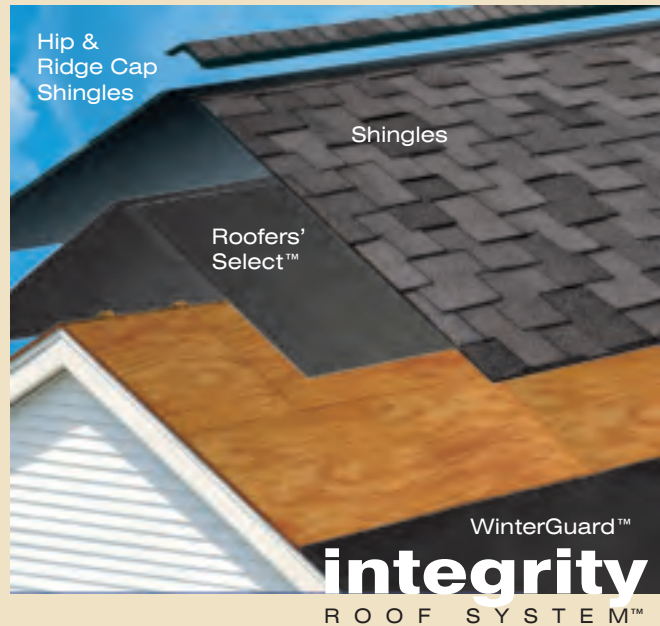

for the home of a lifetime

CertainTeed building products wrap your home in quality - blending performance, energy efficiency, durability and style.

Ask for quality CertainTeed products for all your building and remodeling needs. The choice you make is for the home of a lifetime.

- Roofing
- Siding
- Insulation
- Fence
- Decking
- Railing
- Foundations
- Pipe
- Windows
- Trim
- Gypsum
- Ceilings

WinterGuard™

Waterproofing underlayment prevents leaks caused by ice dams and wind-driven rain in the vulnerable areas.

Roofers' Select™

High-performance underlayment is a secondary barrier against leaks for the entire roof.

Shingles and Accessories

High-quality shingles are covered by one of the best warranties in the business. Accessory products - starter course, and hip and ridge cap shingles - complete your roof from start to finish.

Ventilation

Proper attic ventilation improves air circulation. Air Vent, Inc. ventilation products are recommended for use in connection with the Integrity Roof System.

Enjoy the extra confidence of SureStart™ Protection

Your Presidential Shake TL warranty is strong on its own. But, you also get the added confidence of SureStart protection. That simply means if any problem due to a manufacturing defect occurs during the SureStart period, call us. Upon inspection, we'll cover labor and material replacement costs at 100%.