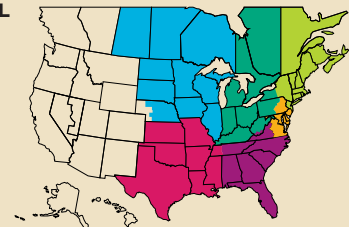

Presidential Shake™ TL available in areas shown:

- North Central Region
- Lake Central Region
- Northeast Region
- Mid Atlantic Region
- Southeast Region
- South Central Region